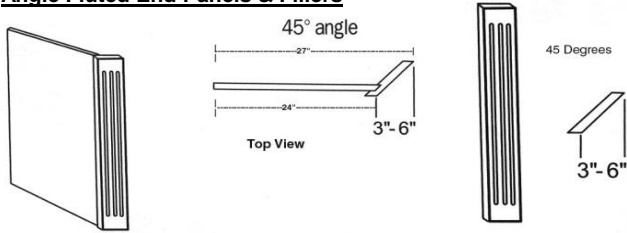

Angle Fluted End Panels & Fillers

SKU	Price
AFF3	$45.00
ARF3	$45.00

Angle Fluted End Panels & Fillers 3/4" Thick Hardwood Finished Face and Long Edges

Reeded Wall Fillers

3/4" Thick Hardwood
Finished Face and Long Edges
Reeds Start 2" from each end.

SKU	Price
RWF330	$25.00
RWF336	$30.00
RWF342	$35.00

Reeded Base and Tall Fillers

Reeds Start 6" From The Bottom and 2" From the Top.
3/4" Thick Hardwood
Finished Face and Long Edges

SKU	Price
RBF334	$35.00
RBF634	$50.00
RBF396	$60.00
RBF696	$100.00

Matching End Panels

MEP Size Chart				
SKU	W	H	SKU	Price
MBEP2430	23.75	29.00	MBEP2430	$95.00
MTEPBTM	11.75	49.00	MTEPBTM	$142.00
MTEP2484	23.5	77.75	MTEP2484	$400.00
MTEP2490	23.5	83.75	MTEP2490	$430.00
MTEP2496	23.5	89.75	MTEP2496	$450.00
MIEP1830	17.50	29.00	MIEP1830	$75.00
MVEP2130	20.75	29.00	MVEP2130	$95.00
MWEP1230	11.75	28.75	MWEP1230	$55.00
MWEP1236	11.75	34.75	MWEP1236	$70.00
MWEP1242	11.75	40.75	MWEP1242	$80.00

Matching Base End Panel
Bottom Door for Matching Tall End Panels
Matching Tall End Panels For 24" x 84" Cabinet
Matching Tall End Panels For 24" x 90" Cabinet
Matching Tall End Panels For 24" x 96" Cabinet
Matching Island End Panel for Use with Posts
Matching Tall Vanity End Panel
Matching Wall End Panel for 30" High Units
Matching Wall End Panel for 36" High Units
Matching Wall End Panel for 42" High Units

TEP's are a combination of MWEP's and MTEPBTM, 24" deep units require 2 upper and 2 lower panels.
Custom size end panels may be ordered, be advised that Lead Times are extended for these items.
Skins are recommended for use with Matching End Panels but not required.
Matching End Panels match the height of the cabinet's fronts to which it will be attached.