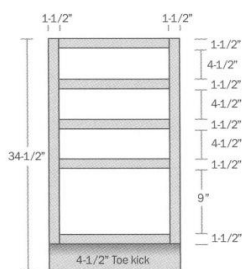

Three Drawer Vanity Base (21" Deep) 31 1/2" TALL

SKU	Price
VDB12	\$255.00
VDB15	\$265.00

Four Drawer Tall Vanity Base (21" Deep)

Four Drawer Tall Vanity Base (21" Deep) 34 1/2" TALL

SKU	Price
TVDB12	\$260.00
TVDB15	\$265.00
TVDB18	\$275.00
TVDB21	\$295.00
TVDB24	\$310.00