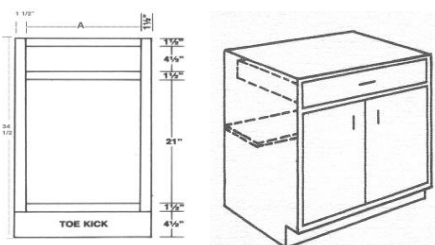

Diagonal Corner Sink Base

SKU	Price
DSB36	\$315.00
DSB42	\$360.00

Single Door & Drawer Base (24" Deep)

One Adjustable Shelf (16-3/4" Deep)

SKU	Price
B12	\$155.00
B15	\$165.00
B18	\$165.00
B21	\$170.00
B24	\$190.00

Butt Door & Drawer Base (24" Deep)

One Adjustable Shelf (16-3/4" Deep)

SKU	Price
B24BD	\$190.00
B27BD	\$200.00
B30BD	\$210.00
B33BD	\$220.00
B36BD	\$230.00

Cabinet Additions For B15, B18 & B21

27QT Double Trash Can Pull Out \$145.00