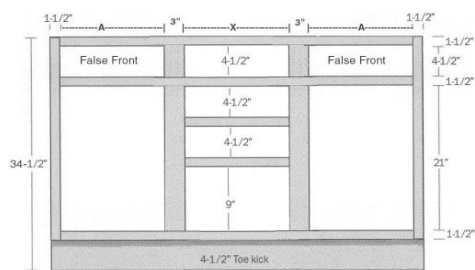

Tall Console Vanity Double Sink (21" Deep)