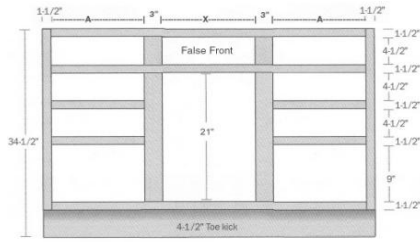

Tall Console Vanity Double Drawer (21" Deep)