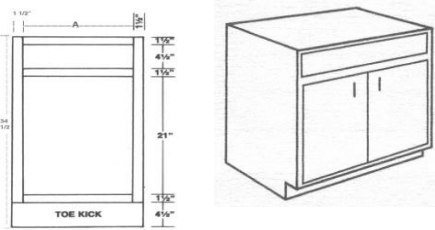

Butt Door Sink Base (24" Deep)

SKU	Price
SB24BD	$190.00
SB27BD	$200.00
SB30BD	$210.00
SB33BD	$220.00
SB36BD	$230.00