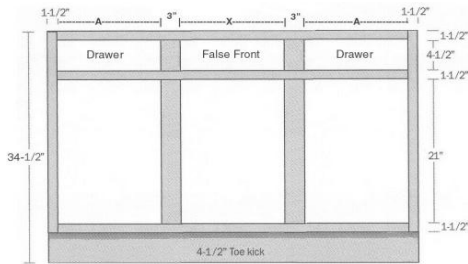

Tall Console Vanity Double Drawer (21" Deep)

34 1/2" TALL

SKU	Price
TVSD42	\$495.00
TVSD48	\$530.00
TVSD51	\$490.00
2TVSD54	\$580.00
2TVSD57	\$595.00
2TVSD60	\$610.00

Wide Tall Console Vanity (21" Deep)

34 1/2" TALL