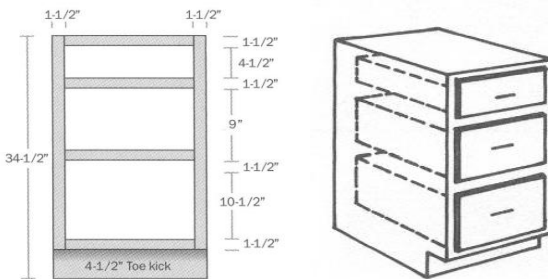

Three Drawer Base (24" Deep)