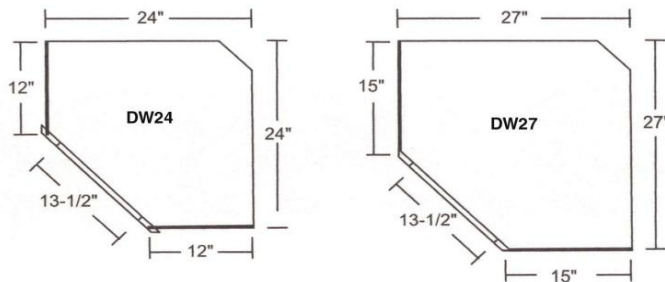

Diagonal Corner Wall Cabinet

SKU	Price
DW2430	$175
DW2730	$195
DW2436	$200
DW2736	$215
DW2442	$225
DW2742	$235

**FINISH INTERIOR OF CABINET TO COLOR OF EXTERIOR OF CABINET
50% COST OF CABINET**

Prepped for Glass Insertion may be ordered by attaching GD to the end of the Cabinet's SKU

Prep For Glass (Includes Routing Out The Center Panel Of The Door)

$60 Per Door

Glass Not Included

GLASS MULLION DOOR FOR CABINET (SOLD AS INDIVIDUAL DOOR)

GMD-DW2430	$130.00	GMD-W3042B	$145
GMD-DW2436	$130.00	GMD-W3624B	$105
GMD-DW2442	$130.00	GMD-W3630B	$125
GMD-DW2730	$145.00	GMD-W3636B	$150
GMD-DW2736	$145.00	GMD-W3642B	$160
GMD-DW2742	$145.00	GMD-W2130	$100
GMD-W2436BD	$105	GMD-W2136	$100
GMD-W2442BD	$120	GMD-W2142	$105
GMD-W3024BD	$100	GMD-W2430	$100
GMD-W3030BD	$105	GMD-W2436	$100
GMD-W3036BD	$125	GMD-W2442	$105

Glass Not Included

Mullion Door Approximate Door Size		
Width	Height	Lites per Door
10" - 23.5"	30"-36"	6
10" - 23.5"	36" - 48"	8