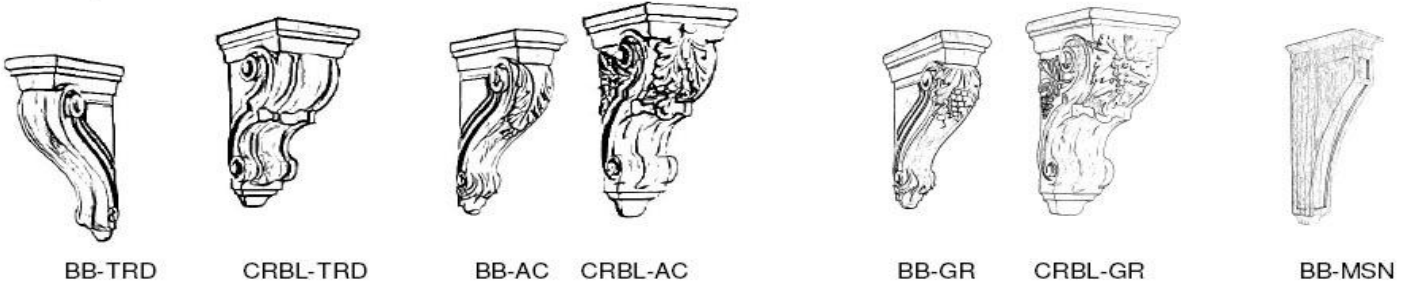

Roll Out Tray Mounting Kit

RTMKIT-B for Base units and Vanities
RTMKIT-T for Tall Utility Units

Each kit includes 4 Pilasters

SKU	Price
RTMKIT-B	\$45.00
RTMKIT-T	\$60.00

Corbels and Bar Brackets

Corbels

Corbel	Dimensions	Price
BB-TRD	3.5 x 8 x 13	\$150.00
CRBL-TRD	5 x 7 x 14	\$205.00
BB-AC	3.5 x 8 x 13	\$175.00
CRBL-AC	5 x 7 x 14	\$210.00
BB-GR	3.5 x 8 x 13	\$175.00
CRBL-GR	5 x 7 x 14	\$210.00
BB-MSN	3 x 6 x 14	\$135.00
CRBL-MSN		\$200.00