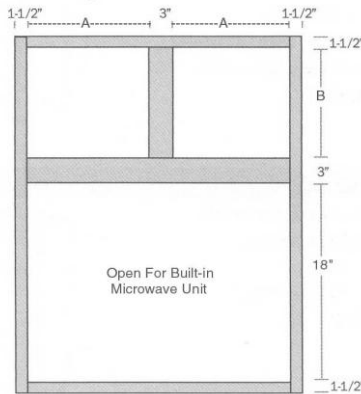

Increase Wall Depth Kits 15" Deep

IWD 42x30x15	$90.00
IWD 42x36x15	$115.00
IWD 42x42x15	$120.00

Please Specify Which Cabinet You Like To Have The Depth Increased On Your Order

Increase Wall Depth Kits 18" Deep

IWD 42x30x18	$90.00
IWD 42x36x18	$115.00
IWD 42x42x18	$120.00

Increase Wall Depth Kits 21" Deep

IWD 42x30x21	$90.00
IWD 42x36x21	$115.00
IWD 42x42x21	$120.00

Increase Wall Depth Kits 24" Deep

IWD 42x30x24	$90.00
IWD 42x36x24	$115.00
IWD 42x42x24	$120.00

Wall Built In Microwave Cabinet

SKU	Price
WBM3036	$185.00
WBM3042	$210.00