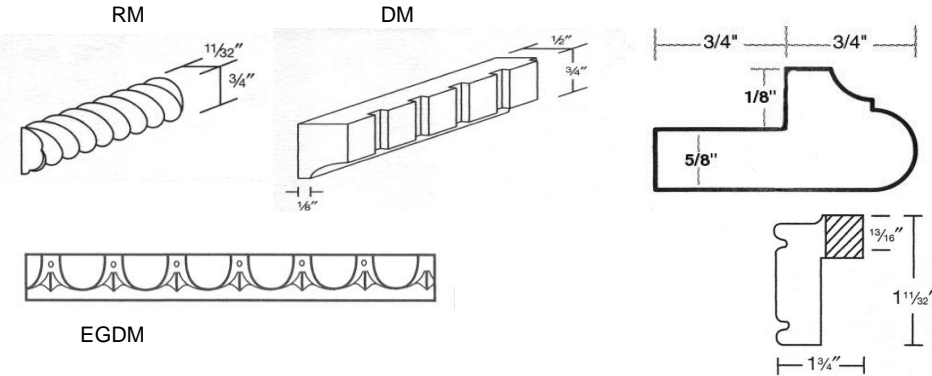

Crown Moldings-Classic, Deluxe Cove, 3" Standard, Furniture

CCM - 3 5/16 x 2 1/2"

CM - 3" x 3"

FCM - 4" x 3"

SKU	Price
CCM	\$105.00
FCM	\$90.00
CM	\$85.00
CFM	\$35.00

Moldings-Rope, Dentil, Egg & Dart, Cabinet Face & Light Baffle Molding