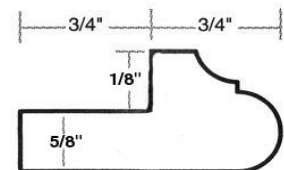

Crown Moldings-Classic, Deluxe Cove, 3" Standard, Furniture

CCM - 3 5/16 x 2 1/2"

CM - 3" x 3"

FCM - 4" x 3"

SKU	Price
CCM	\$105.00
FCM	\$90.00
CM	\$85.00
CFM	\$35.00

Moldings-Rope, Dentil, Egg & Dart, Cabinet Face & Light Baffle Molding