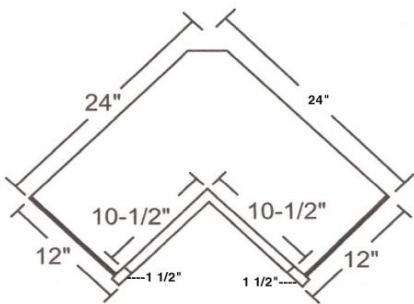

Square Corner Wall Cabinets

30"
36"
42"