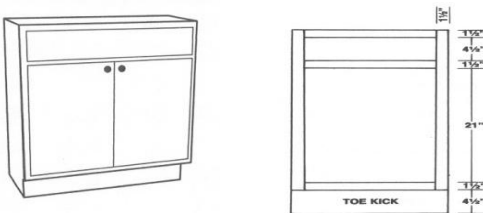

Butt Door Tall Vanity Base / Sink Base (21" Deep)

34 1/2" TALL

SKU	Price
TVB24BD	$185.00
TVB27BD	$200.00
TVB30BD	$210.00
TVB33BD	$220.00
TVB36BD	$240.00