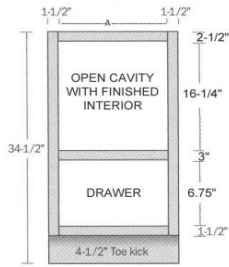

Butt Door & Drawer Peninsula Base (24" Deep)

One Full Depth Adjustable Shelf

Butt Door & Drawer Peninsula Base (24" Deep)One Full Depth Adjustable Shelf

SKU	Price
PB24BD	\$260.00
PB30BD	\$280.00
PB36BD	\$285.00
PB42	\$345.00
PB48	\$365.00

SKU	Price
SCB33	\$350.00
SCB36	\$360.00

Angle Base (24" Deep)

One Full Depth Adjustable Shelf

SKU	Price
AB24	\$400.00

12" to 24" Deep Base Transition

One Full Depth Adjustable Shelf

SKU	Price
BT12L	\$155.00
BT12R	\$155.00

Microwave / Dish Drawer Base

34 1/2" Tall
24" Deep

F & P Dishdrawer fits with no modifications,
Microwaves may require cut out and trim kit for built-in appearance.

SKU	Price
BMC27	\$210.00

Desk File Drawer 28.5" Tall