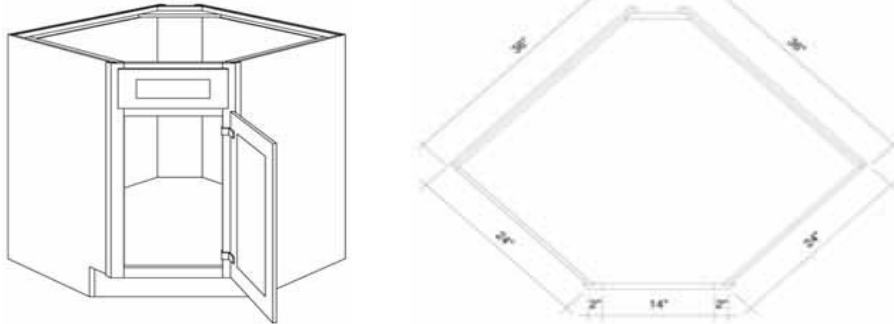

Butt Door Sink Base (24" Deep)

SKU	Price
SB24BD	\$190.00
SB27BD	\$200.00
SB30BD	\$210.00
SB33BD	\$220.00
SB36BD	\$230.00

Double Door Sink Base with Center Mullion (24" Deep)

SKU	Price
SB39	\$250.00
SB42	\$260.00
SB48	\$270.00

Diagonal Corner Sink Base

SKU	Price
DSB36	\$315.00
DSB42	\$360.00

Single Door & Drawer Base (24" Deep)

One Adjustable Shelf (16-3/4" Deep)

SKU	Price
B12	\$155.00
B15	\$165.00
B18	\$165.00
B21	\$170.00
B24	\$190.00