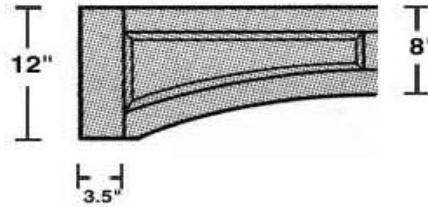

Raised Panel Arched Valance