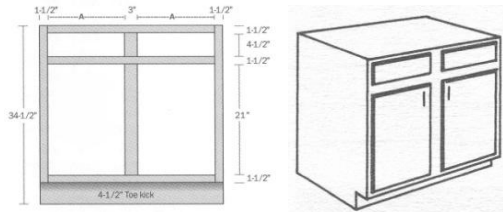

Double Door Sink Base with Center Mullion (24" Deep)

SKU	Price
SB39	$250.00
SB42	$260.00
SB48	$270.00