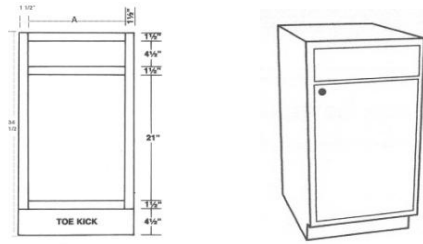

3" Trimmable Knee Drawer (21" Deep)

SKU	Price
DDV27T	\$90.00
DDV30T	\$95.00
DDV33T	\$100.00
DDV36T	\$105.00

Bases

Single Door Sink Base (24" Deep)

SKU	Price
SB12	\$155.00
SB15	\$165.00
SB18	\$165.00
SB21	\$170.00
SB24	\$190.00