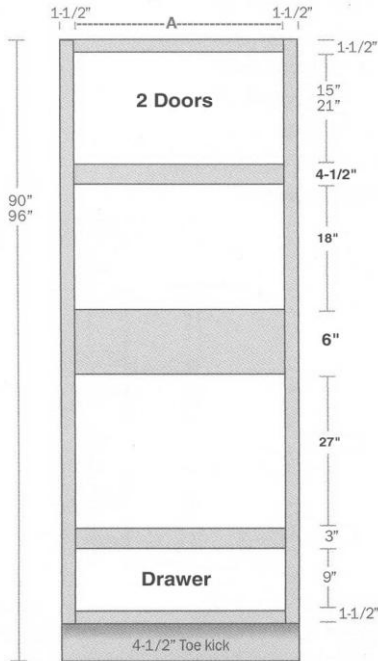

Oven Microwave Cabinet (24" Deep)