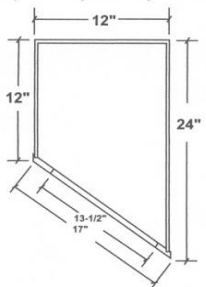

SKU	Price
SCB33	\$350.00
SCB36	\$360.00

Angle Base (24" Deep)

One Full Depth Adjustable Shelf

SKU	Price
AB24	\$400.00

12" to 24" Deep Base Transition

One Full Depth Adjustable Shelf

SKU	Price
BT12L	\$155.00
BT12R	\$155.00

Microwave / Dish Drawer Base

34 1/2" Tall
24" Deep

F & P Dishdrawer fits with no modifications,
Microwaves may require cut out and trim kit for built-in appearance.

SKU	Price
BMC27	\$210.00

Desk File Drawer 28.5" Tall