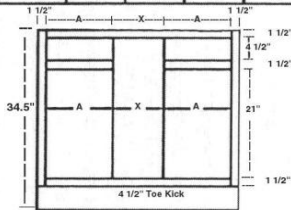

Blind Corner Base (24" Deep)

Cabinet Width	36	39	42	45
X	15	12	9	6
A	9	12	15	18