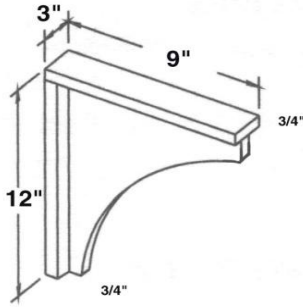

SKU	Price
SC	\$20.00
OC	\$30.00
BAT	\$25.00
OCA	\$45.00

Shelf Edge Treatments

SKU	Price
PS-TBE	\$35.00

Touch Up Kit	\$35.00
--------------	---------

Counter Support Brackets

SKU	Price
CSB912	\$35.00

Roll Out Trays