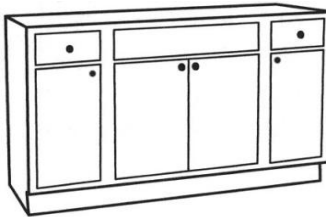

Tall Console Vanity Double Drawer (21" Deep)

34 1/2" TALL

SKU	Price
TVSD42	\$495.00
TVSD48	\$530.00
TVSD51	\$490.00
2TVSD54	\$580.00
2TVSD57	\$595.00
2TVSD60	\$610.00

Wide Tall Console Vanity (21" Deep)

34 1/2" TALL