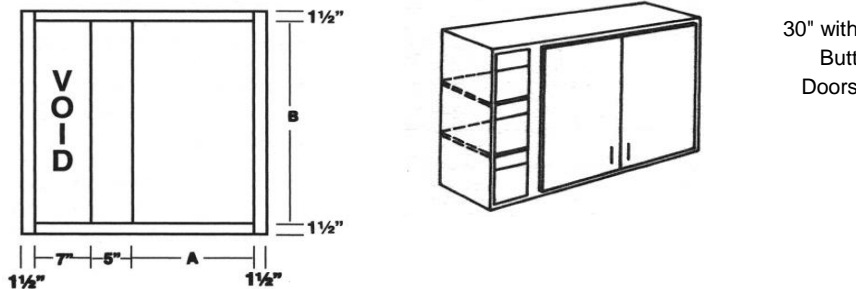

Wall Blind Corner Units

SKU	Price
WBC2430	$120.00
WBC3030	$160.00
2WBC3930	$195.00
2WBC4230	$215.00
WBC2436	$135.00
WBC3036	$150.00
WBC3636	$160.00
WBC2442	$150.00
WBC3042	$170.00
WBC3642	$180.00