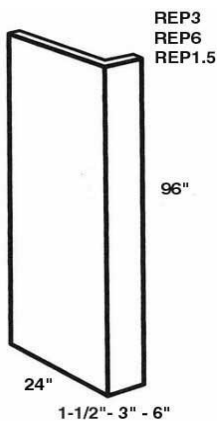

Standard End Panels

BEP3
BEP6