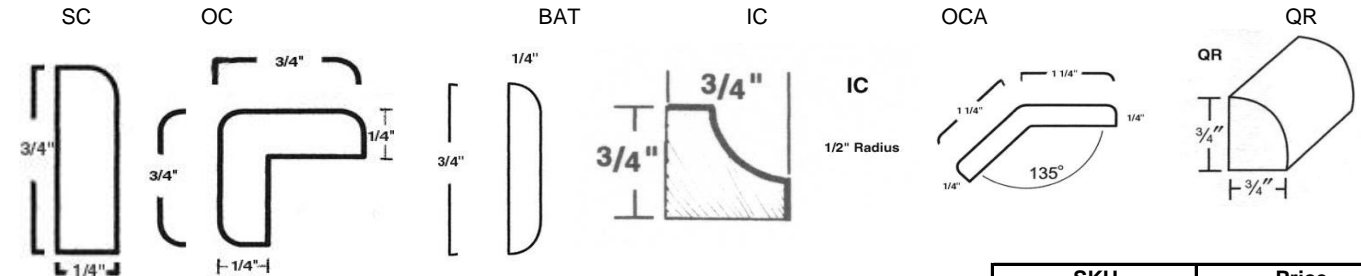

Finish Molding-Scribe, Batten, Shoe Mold, Quarter Round, Angled Outside Corner, Inside Corner

SKU	Price
SC	$20.00
OC	$30.00
BAT	$25.00
OCA	$45.00