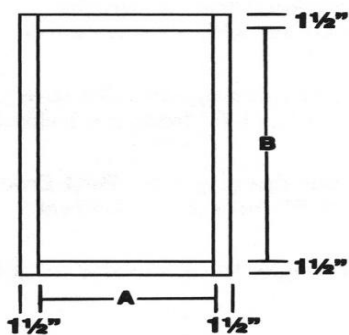

Wall Wine Storage Cabinets

SKU	Price
WRK3018	$115.00
WRK2430	$140.00