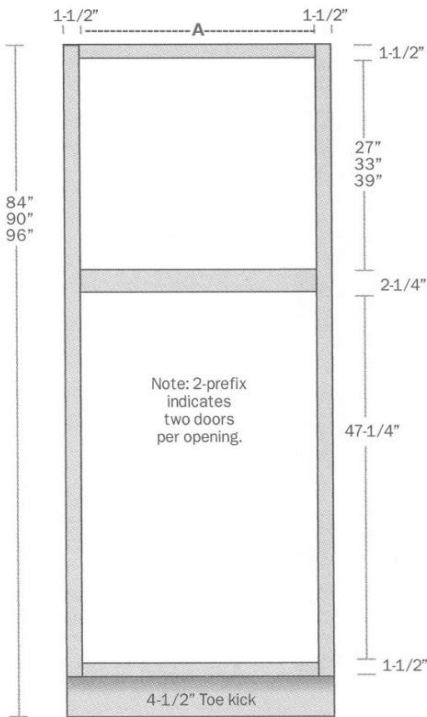

Utility Cabinets (24 Deep)

SKU	PRICE
UC1290	$399.00
UC1296	$409.00
UC1590	$419.00
UC1596	$429.00
UC1884	$449.00
UC1890	$449.00
UC1896	$459.00
UC2484	$525.00
UC2490	$525.00
UC2496	$545.00

SKU	Price
2UC2490	$555.00
2UC2496	$599.00
2UC3090	$659.00
2UC3096	$669.00
2UC3690	$759.00
2UC3696	$799.00

Utility Cabinets (24 Deep) All units receive 4 Adjustable Shelves. 1 Shelf on top & 3 Shelves on the Bottom