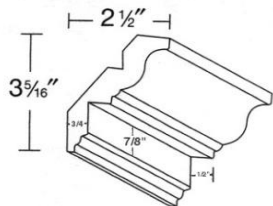

Crown Moldings-Classic, Deluxe Cove, 3" Standard, Furniture

CCM - 3 5/16 x 2 1/2"

CM - 3" x 3"

FCM - 4" x 3"