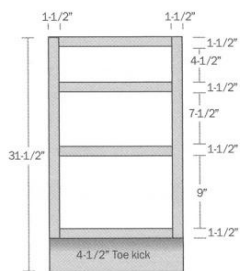

Three Drawer Vanity Base (21" Deep) 31 1/2" TALL

SKU	Price
VDB12	\$255.00
VDB15	\$265.00

Four Drawer Tall Vanity Base (21" Deep)

Four Drawer Tall Vanity Base (21" Deep) 34 1/2" TALL

SKU	Price
TVDB12	\$260.00
TVDB15	\$265.00
TVDB18	\$275.00
TVDB21	\$295.00
TVDB24	\$310.00