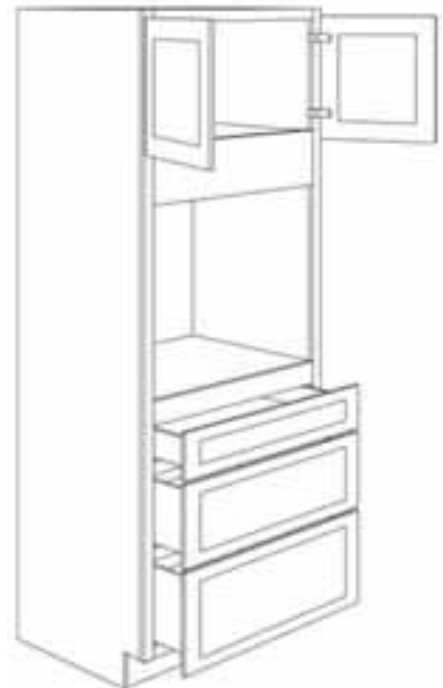

Universal Oven Cabinet

SKU	Price
OCU31.584	\$705.00

Bottom Drawer Space
or Center Drawer Space
is Modifiable to Accept
Most Warming Drawers

Stock Single Oven
Cut Out is
28.5"w x 24"h
Max Single Oven
Cut Out is
30"w x 30"h