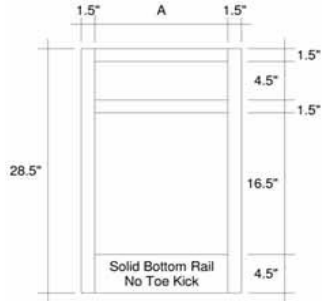

Microwave / Dish Drawer Base

34 1/2" Tall
24" Deep

F & P Dishdrawer fits with no modifications,
Microwaves may require cut out and trim kit for built-in appearance.

SKU	Price
BMC27	\$210.00

Desk File Drawer 28.5" Tall