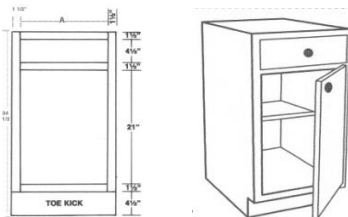

3" Trimmable Knee Drawer (21" Deep)

SKU	Price
DDV27T	\$90.00
DDV30T	\$95.00
DDV33T	\$100.00
DDV36T	\$105.00

Bases

Single Door Sink Base (24" Deep)

SKU	Price
SB12	\$155.00
SB15	\$165.00
SB18	\$165.00
SB21	\$170.00
SB24	\$190.00

Butt Door Sink Base (24" Deep)

SKU	Price
SB24BD	\$190.00
SB27BD	\$200.00
SB30BD	\$210.00
SB33BD	\$220.00
SB36BD	\$230.00

Double Door Sink Base with Center Mullion (24" Deep)

SKU	Price
SB39	\$250.00
SB42	\$260.00
SB48	\$270.00

Diagonal Corner Sink Base

SKU	Price
DSB36	\$315.00
DSB42	\$360.00

Single Door & Drawer Base (24" Deep)

One Adjustable Shelf (16-3/4" Deep)

SKU	Price
B12	\$155.00
B15	\$165.00
B18	\$165.00
B21	\$170.00
B24	\$190.00