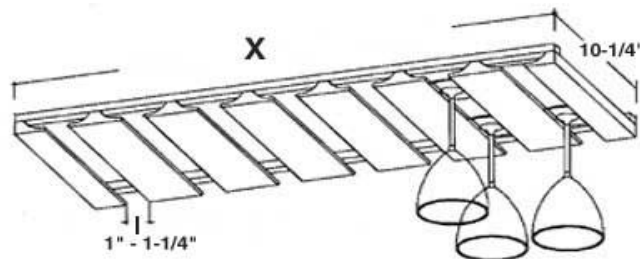

Stem Glass Holders

SKU	Price
SGH30	$90.00
SGH36	$99.00