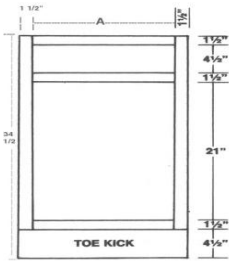

Double Door & Drawer Base with Center Mullion (24" Deep)

One Adjustable Shelf (16-3/4" Deep)

SKU	Price
B39	\$250.00
B42	\$260.00
B48	\$270.00

Two Drawer Base Cabinet 24" Deep

SKU	Price
2DB18	\$365
2DB24	\$415
2DB30	\$460
2DB36	\$495

Three Drawer Base (24" Deep)

SKU	Price
3DB12	\$269
3DB15	\$279
3DB18	\$289
3DB21	\$299
3DB24	\$309
3DB27	\$319
3DB30	\$349
3DB33	\$359
3DB36	\$369

Blind Corner Base (24" Deep)

Cabinet Width	36	39	42	45
X	15	12	9	6
A	9	12	15	18

Butt Door & Drawer Peninsula Base (24" Deep)

One Full Depth Adjustable Shelf

Butt Door & Drawer Peninsula Base (24" Deep)One Full Depth Adjustable Shelf

SKU	Price
PB24BD	\$260.00
PB30BD	\$280.00
PB36BD	\$285.00
PB42	\$345.00
PB48	\$365.00