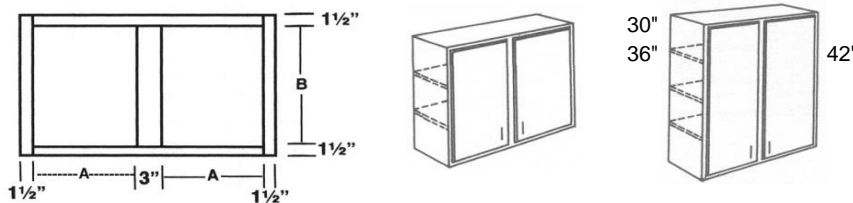

Double Door Wall Cabinet with Center Mullion

SKU	Price
W3930	$175.00
W4230	$180.00
W4830	$195.00
W3936	$205.00
W4236	$225.00
W4836	$250.00
W3942	$220.00
W4242	$230.00
W4842	$245.00

SINGLE DOOR 30" HIGH WALL CABINETS

W930	$100.00
W1230	$105.00
W1530	$105.00
W1830	$115.00
W2130	$125.00
W2430	$135.00

DOUBLE DOOR (BUTT DOOR) 30" HIGH WALL CABINETS

W2430BD	$140.00
W2730BD	$145.00
W3030BD	$155.00
W3330BD	$165.00
W3630BD	$175.00

VARIOUS SIZE WALL CABINETS

W1224	$115.00
W2424BD	$135.00
W2724BD	$145.00
W3012BD	$110.00
W3015BD	$105.00
W3018BD	$115.00
W3024BD	$135.00
W3027BD	$145.00
W3312BD	$120.00

SINGLE DOOR 36" HIGH WALL CABINETS

W936	$105.00
W1236	$110.00
W1536	$115.00
W1836	$125.00
W2136	$145.00
W2436	$155.00

DOUBLE DOOR (BUTT DOOR) 36" HIGH WALL CABINETS

W2436BD	$160.00
W2736BD	$170.00
W3036BD	$185.00
W3336BD	$195.00
W3636BD	$205.00

VARIOUS SIZE WALL CABINETS

W3315BD	$115.00
W3318BD	$125.00
W3324BD	$145.00
W3612BD	$130.00
W3615BD	$125.00
W3618BD	$135.00
W3624BD	$155.00
W3627BD	$165.00
W3912	$140.00

SINGLE DOOR 42" HIGH WALL CABINETS

W942	$105.00
W1242	$110.00
W1542	$125.00
W1842	$130.00
W2142	$140.00
W2442	$165.00

DOUBLE DOOR (BUTT DOOR) 42" HIGH WALL CABINETS

W2442BD	$170.00
W2742BD	$180.00
W3042BD	$195.00
W3342BD	$205.00
W3642BD	$215.00

If you would like to place your order online please visit us online at www.onlinecabinetsdirect.com or fill out our Online Order Form and fax your order to 1-888-820-3066.