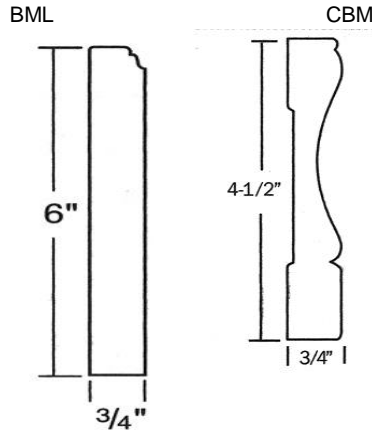

Large Base Molding & Colonial Base Molding

SKU	Price
BML	$90.00
CBM	$85.00