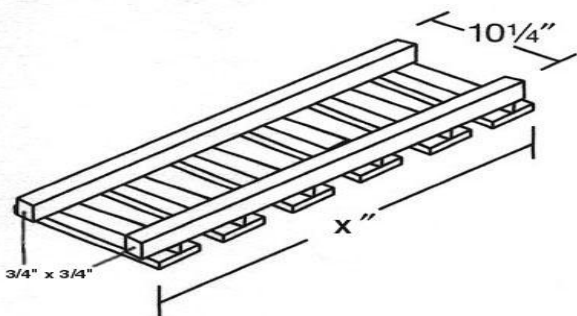

Stem Glass Holders

SKU	Price
SGH30	$90.00
SGH36	$99.00