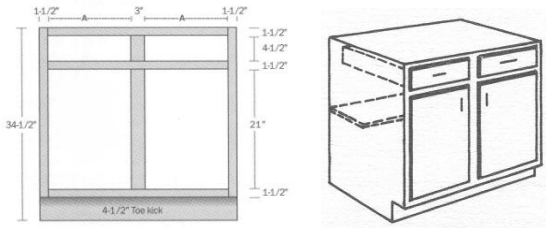

Double Door & Drawer Base with Center Mullion (24" Deep)

One Adjustable Shelf (16-3/4" Deep)

SKU	Price
B39	$250.00
B42	$260.00
B48	$270.00