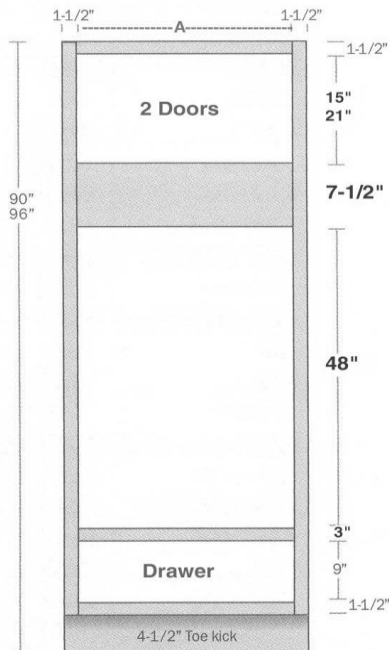

Double Oven Cabinet (24" Deep)

SKU	Price
OCD31.590	$579.00
OCD31.596	$579.00