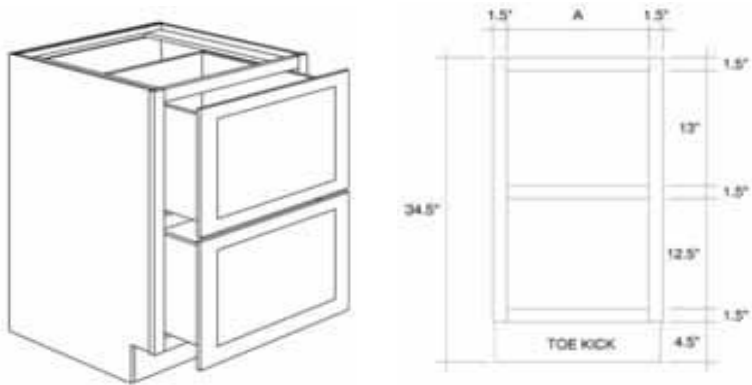

Two Drawer Base Cabinet 24" Deep

SKU	Price
2DB18	$365
2DB24	$415
2DB30	$460
2DB36	$495