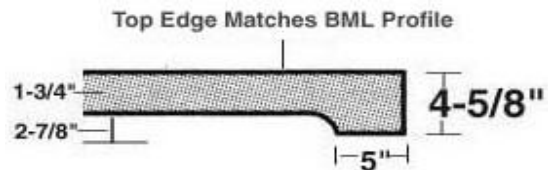

Raised Panel Arched Valance

SKU#	Price
RPAV42	$120.00
RPAV48	$145.00
RPAV54	$235.00
RPAV60	$280.00
RPAV72	$310.00

Arched Valance

SKU	Price
AV31	$35.00
AV37	$40.00
AV43	$45.00
AV49	$45.00

Arched Base Skirts

Arched Base Skirts May be trimmed 6" to fit most applications.

SKU#	Price	SKU#	Price
ABS24	$25.00	ABS54	$45.00
ABS30	$30.00	ABS60	$50.00
ABS36	$35.00	ABS66	$55.00
ABS42	$40.00	ABS72	$60.00
ABS48	$45.00		

Crown Moldings-Classic, Deluxe Cove, 3" Standard, Furniture

CCM - 3 5/16 x 2 1/2"

CM - 3" x 3"

FCM - 4" x 3"

SKU	Price
CCM	$105.00
FCM	$90.00
CM	$85.00
CFM	$35.00