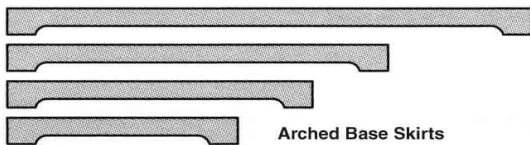

Arched Base Skirts

Arched Base Skirts