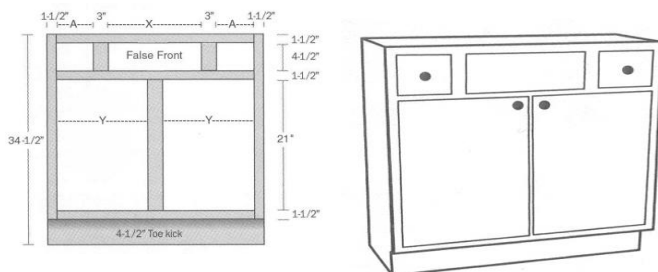

Butt Door Tall Vanity Base / Sink Base (21" Deep)

34 1/2" TALL

SKU	Price
TVB24BD	\$185.00
TVB27BD	\$200.00
TVB30BD	\$210.00
TVB33BD	\$220.00
TVB36BD	\$240.00

Tall Vanity Sink Console (21" Deep)

34 1/2" TALL