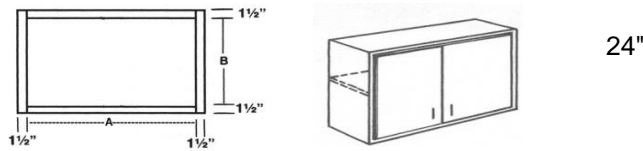

Wall Cabinets

Refrigerator Wall Cabinets 24" Deep with Butt Doors and without Mullion