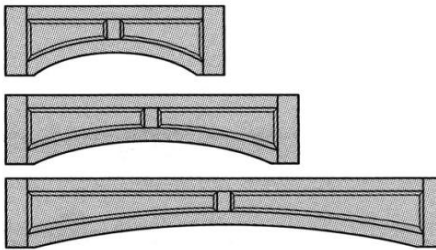

Raised Panel Arched Valance