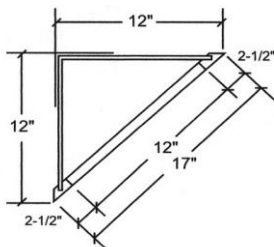

Glass Not Included

Mullion Door Approximate Door Size		
Width	Height	Lites per Door
10" - 23.5"	30"-36"	6
10" - 23.5"	36" - 48"	8

Square Corner Wall Cabinets

30"
36"
42"

30" & 36" Have 2 Adjustable Shelves.
42" Have 3 Adjustable Shelves.

SKU	PRICE
AW1230	\$105
AW1236	\$115
AW1242	\$125

Accessories & Trim

Paneling and Toe Kick

TK96

Toe Kick Dimensions

1/4" x 4.5" x 96"

Finished to Match Wood Veneer One Side

BBP4896