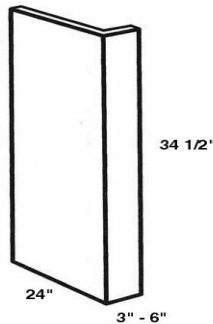

Accessories & Trim

Paneling and Toe Kick

TK96

Toe Kick Dimensions

1/4" x 4.5" x 96"

Finished to Match Wood Veneer One Side

BBP4896

SKU	Price
TK96	$30.00
FBP4896.25	$175.00
FBP4896.5	$210.00
FBP4896.75	$245.00
BBP4896	$280.00

FBP4896 .25 is 1/4"

FBP4896 .5 is 1/2"

FBP4896 .75 is 3/4"

Standard Fillers

SKU	Price
F330	$30.00
F630	$45.00
F342	$35.00
F642	$60.00
F396	$65.00
F696	$105.00

Standard End Panels

BEP3
BEP6

WEP3
WEP6

SKU	Price
BEP3	$45.00
BEP6	$60.00
REP1.5	$120.00
REP3	$185.00
REP6	$230.00
WEP330	$45.00
WEP342	$50.00
WEP630	$60.00
WEP642	$65.00

All End Panels in This Section are Reversible.

Trim to Fit Application

Fluted Wall Fillers

3/4" Thick Hardwood
Finished Face and Long Edges
Fluting Starts 2" from each end.

SKU	Price
FWF330	$30.00
FWF336	$35.00
FWF342	$40.00
FWF642	$65.00

Fluted Base and Tall Fillers

3/4" Thick Hardwood
Finished Face and Long Edges
Fluting Starts 6" From the Bottom & 2" From the Top.

SKU	Price
FBF334	$70.00
FBF634	$55.00
FBF396	$95.00