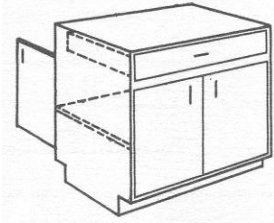

Butt Door & Drawer Peninsula Base (24" Deep)

One Full Depth Adjustable Shelf

Butt Door & Drawer Peninsula Base (24" Deep)One Full Depth Adjustable Shelf

SKU	Price
PB24BD	\$260.00
PB30BD	\$280.00
PB36BD	\$285.00
PB42	\$345.00
PB48	\$365.00