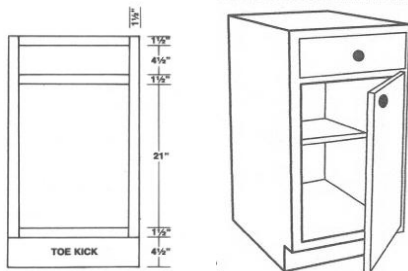

OnlineCabinetsDirect.Com

Vanities 21" Deep

Single Door & Drawer Tall Vanity (21" Deep x 34.5" Tall)

Single Door & Drawer Tall Vanity (21" Deep)
One Adjustable Half Shelf (11-3/4" Deep)

SKU	Price
TVB12	\$150.00
TVB15	\$150.00
TVB18	\$165.00
TVB21	\$175.00
TVB24	\$185.00