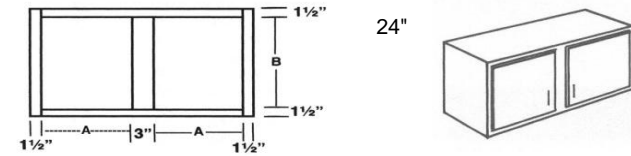

Refrigerator Wall Units 24" Deep with Center Mullion

Note: the RW4212 is a 42" Sub Zero Solution and the 4RW4812 is a 48" Sub Zero Solution and has 2 doors for each opening

SKU	Price
RW3012BD	$160.00
RW3015BD	$165.00
RW3018BD	$170.00
RW3024BD	$180.00
RW3312BD	$160.00
RW3315BD	$165.00
RW3318BD	$170.00
RW3324BD	$180.00
RW3612BD	$160.00
RW3615BD	$165.00
RW3618BD	$170.00
RW3624BD	$180.00
RW4212*	$175.00
RW3918	$180.00
RW3924	$195.00