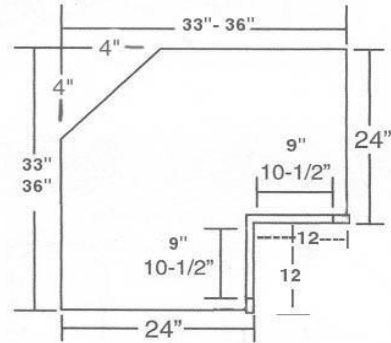

Butt Door & Drawer Peninsula Base (24" Deep)

One Full Depth Adjustable Shelf

Butt Door & Drawer Peninsula Base (24" Deep)One Full Depth Adjustable Shelf

SKU	Price
PB24BD	\$260.00
PB30BD	\$280.00
PB36BD	\$285.00
PB42	\$345.00
PB48	\$365.00

Full Height Single Door Base (24" Deep)

Cabinet Additions

5" Pull Out Spice Rack For BFH9	\$175.00
8" Pull Out Spice Rack For BFH12	\$195.00

SKU	Price
BFH9	\$130.00
BFH12	\$140.00

Base Super Susan (24" Deep)