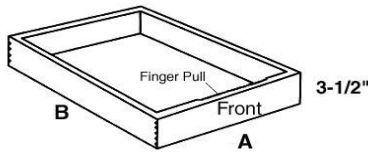

SKU	Price
SC	\$20.00
OC	\$30.00
BAT	\$25.00
OCA	\$45.00

Shelf Edge Treatments

SKU	Price
PS-TBE	\$35.00

Touch Up Kit	\$35.00
--------------	---------

Counter Support Brackets

SKU	Price
CSB912	\$35.00

Roll Out Trays