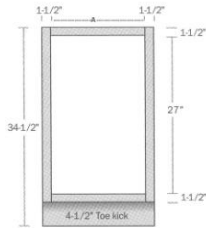

Full Height Single Door Base (24" Deep)

Cabinet Additions

5" Pull Out Spice Rack For BFH9	$175.00
8" Pull Out Spice Rack For BFH12	$195.00

SKU	Price
BFH9	$130.00
BFH12	$140.00