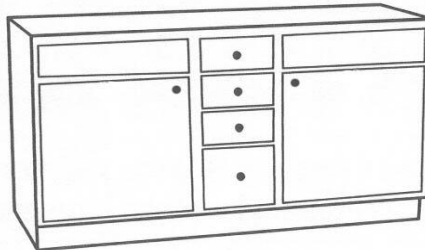

34 1/2" TALL

SKU	Price
TCVD54	$535.00
TCVD57	$550.00
TCVD60	$565.00