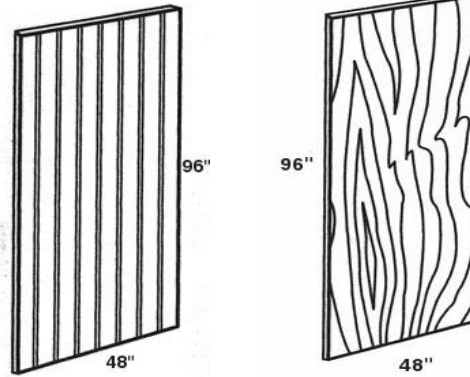

SKU	PRICE
AW1230	\$105
AW1236	\$115
AW1242	\$125

Accessories & Trim

Paneling and Toe Kick

TK96

Toe Kick Dimensions

1/4" x 4.5" x 96"

Finished to Match Wood Veneer One Side

BBP4896